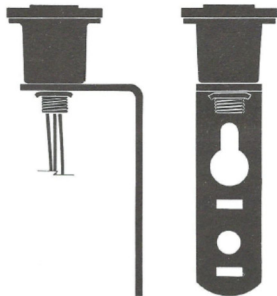

## Photocontrols

- *Designed to automatically turn outdoor lighting on at dawn and off at dusk*
- *Turn on between 1 to 5 foot candles*
- *Turn on / turn off ratio: 1 to 5*
- *Minimum 15 second time delay prevents accidental turn off at night from stray automobile headlights, etc.*
- *Contact position at night: normally closed*

Locking-Type

Direct Wire-In  
'Button' Style

Direct Wire-In with Fixed  
or Swivel Mounting

Locking-Type Mounting Brackets

With Aluminum Plate